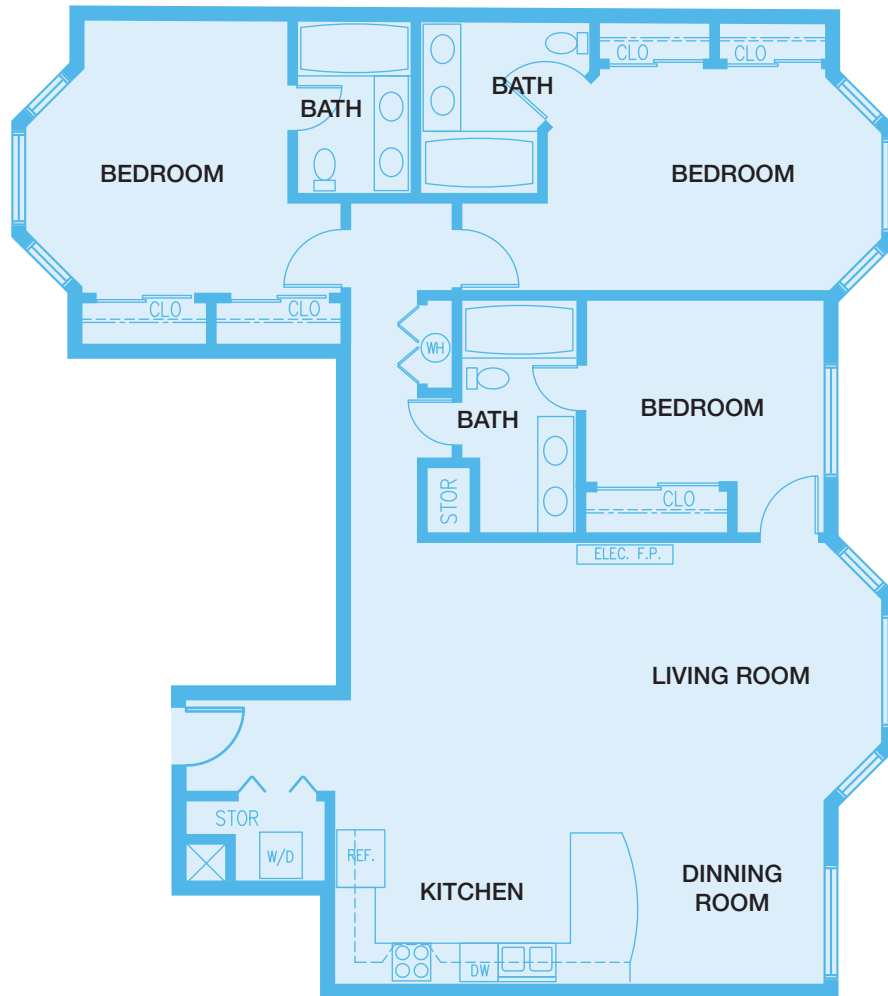

JUDAH TERRACES LLC

1408 31st Avenue, San Francisco, CA 94122

Unit #301 3 Bedroom / 3 Bath

Sales Person

Phone Number

3RD FLOOR, UNIT #301

3 Bedroom / 3 Bath

1,650 sq.ft. (Condo Plan)